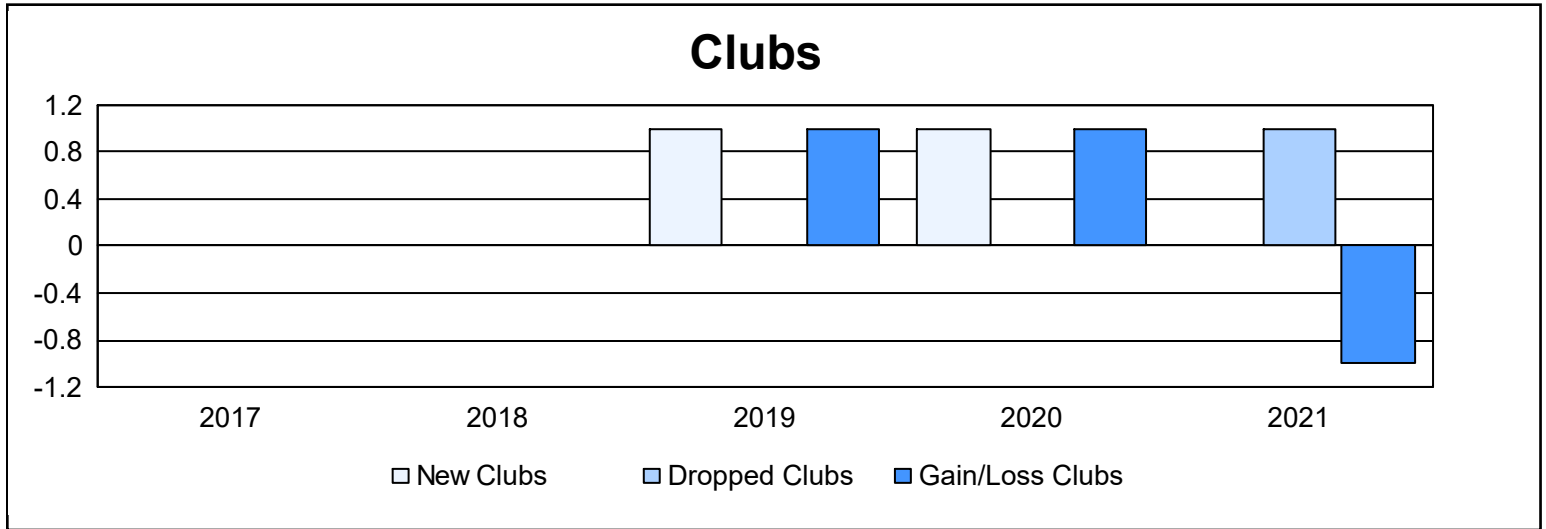

Year	New Clubs	Dropped Clubs	Gain/ Loss Clubs	New Members	Charter Members	Reinstate Members	Transfer Members	Total Member Added	Total Members Dropped	Gain/ Loss Members
2016-2017	0	0	0	96	0	6	5	107	123	-16
2017-2018	0	0	0	110	0	22	12	144	153	-9
2018-2019	1	0	1	100	21	8	16	145	198	-53
2019-2020	1	0	1	138	23	10	13	184	155	29
2020-2021	0	1	-1	51	0	13	5	69	140	-71
<b>Average</b>	<b>0</b>	<b>0</b>	<b>0</b>	<b>99</b>	<b>9</b>	<b>12</b>	<b>10</b>	<b>130</b>	<b>154</b>	<b>-24</b>

### Membership Composition June 2021 Cumulative