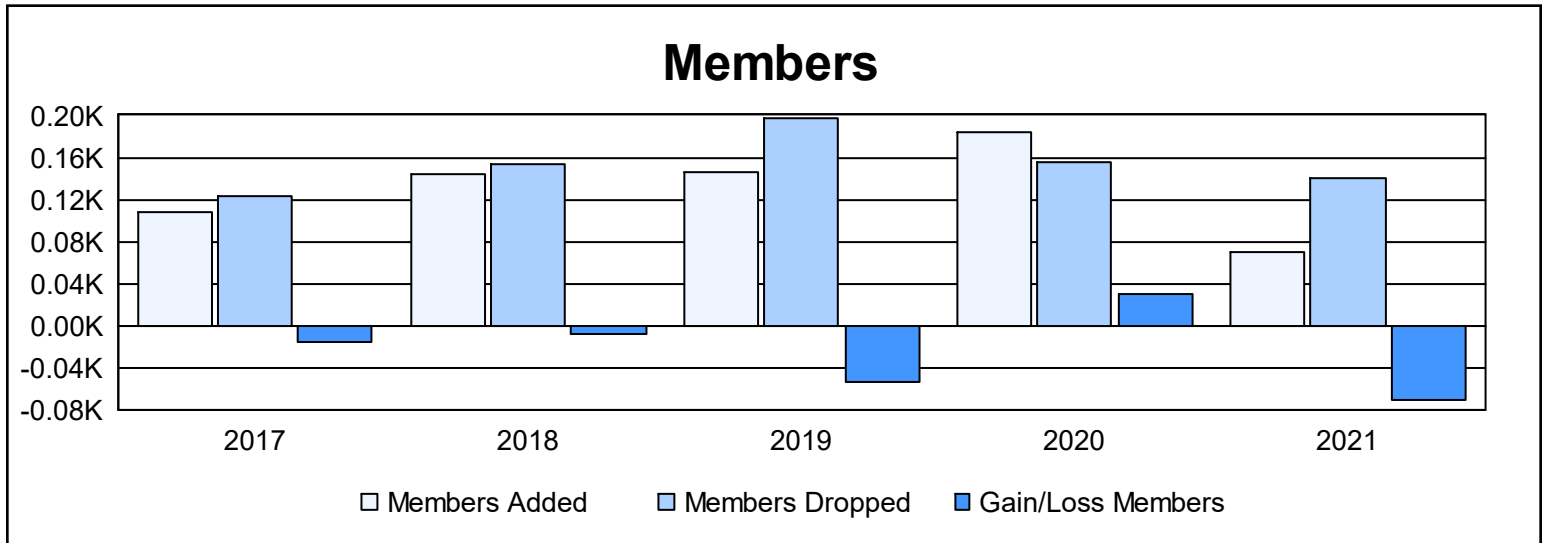

Year	New Clubs	Dropped Clubs	Gain/ Loss Clubs	New Members	Charter Members	Reinstate Members	Transfer Members	Total Member Added	Total Members Dropped	Gain/ Loss Members
2016-2017	0	0	0	96	0	6	5	107	123	-16
2017-2018	0	0	0	110	0	22	12	144	153	-9
2018-2019	1	0	1	100	21	8	16	145	198	-53
2019-2020	1	0	1	138	23	10	13	184	155	29
2020-2021	0	1	-1	51	0	13	5	69	140	-71
<b>Average</b>	<b>0</b>	<b>0</b>	<b>0</b>	<b>99</b>	<b>9</b>	<b>12</b>	<b>10</b>	<b>130</b>	<b>154</b>	<b>-24</b>

### Membership Composition June 2021 Cumulative