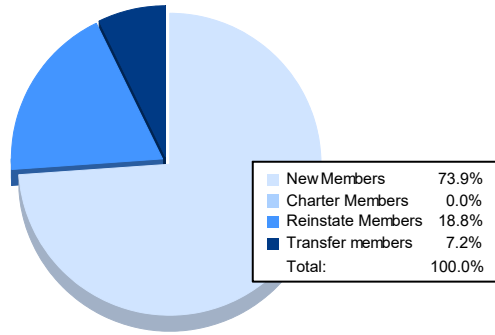

Year	New Clubs	Dropped Clubs	Gain/ Loss Clubs	New Members	Charter Members	Reinstate Members	Transfer Members	Total Member Added	Total Members Dropped	Gain/ Loss Members
2016-2017	0	0	0	96	0	6	5	107	123	-16
2017-2018	0	0	0	110	0	22	12	144	153	-9
2018-2019	1	0	1	100	21	8	16	145	198	-53
2019-2020	1	0	1	138	23	10	13	184	155	29
2020-2021	0	1	-1	51	0	13	5	69	140	-71
<b>Average</b>	<b>0</b>	<b>0</b>	<b>0</b>	<b>99</b>	<b>9</b>	<b>12</b>	<b>10</b>	<b>130</b>	<b>154</b>	<b>-24</b>

### Membership Composition June 2021 Cumulative